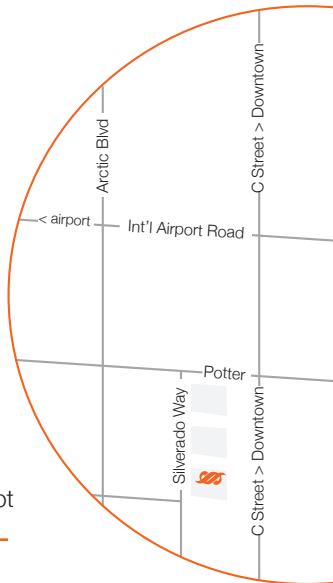

# DIRECTIONS

Lost? Call Jody at 562-6554 for more directions

## from Downtown/Glenn Highway

- S** Travel South on C Street
- R** Turn right onto Potter Road
- L** Immediate left onto Silverado Way
-  is the 3rd Building, L Side

## from Airport

- E** Travel East on International Airport Road
- R** Turn right onto Arctic Blvd
- L** Immediate left onto 58th Avenue
-  Cross Silverado Way into Northern's Parking Lot

## from South Anchorage

- N** Travel North on the New Seward Highway
- R** Turn off on Dowling Road Exit
- W** Travel West through Round-About  
Dowling Road turns into Potter Road
- L** Cross C Street, and take immediate left onto Silverado Way
-  is the 3rd Building, left side